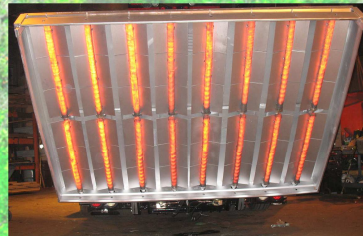

KASI PATRIOT

For The Ultimate Asphalt Repair

Kasi Infrared
P.O. Box 895
Claremont, NH 03773
603-865-1893
www.kasiinfrared.com

Kasi patriot Truck mounted, self- contained infrared restoration system

The Kasi patriot proudly combines, on one chassis, a 48 sq. ft. infrared pavement heater, 2,4 or 6 ton capacity asphalt reclaimer, large tool storage area, compactor compartment, and dumping waste bin. Hydraulic controls add to the ease of operation. The patriot provides a 2-person crew with all the materials and equipment necessary to perform the finest asphalt restorations.

The design, workmanship, and materials incorporated in Kasi equipment are exceptional. The asphalt restorations produced by Kasi equipment will last for years. Innovation insures Kasi Infrared's position as the industry leader.

Kasi Ultra Glow Converters

Drain – Before

Drain – After

The Most Respected Name In Infrared

BUILT TO PERFORM BUILT TO LAST